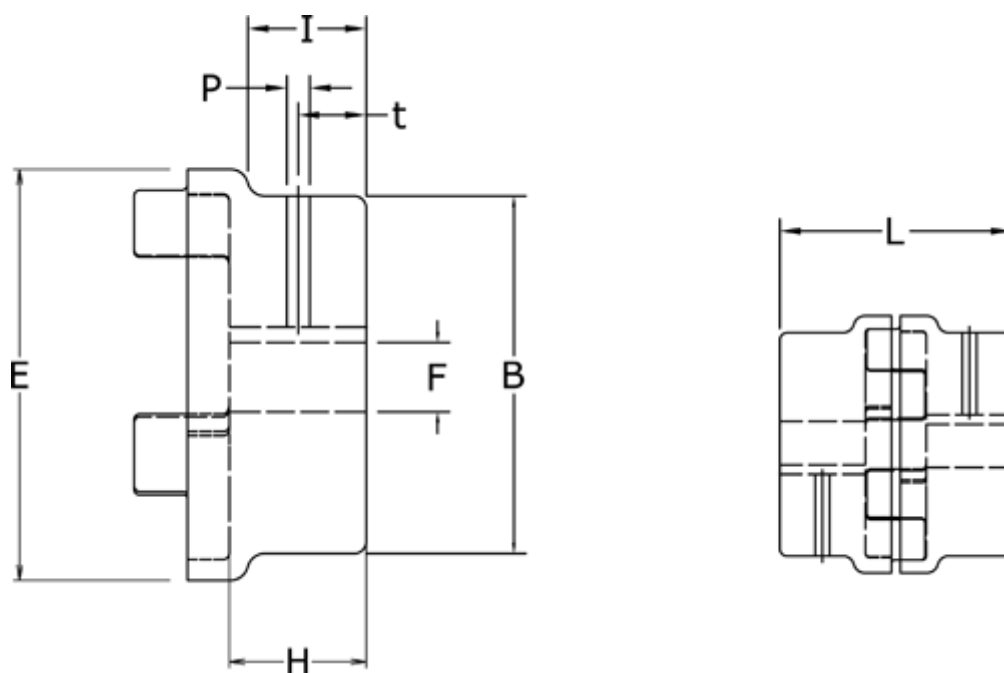

Article number: 3304048BAL42

Description: Coupling hub 48/60B

ALU Aluminium, Bore 42H7 mm w/keyway & setscrew

Measures

B = 105

E = 105

F = 42

H = 56

I = -

L = 140

P = M8

t = 20